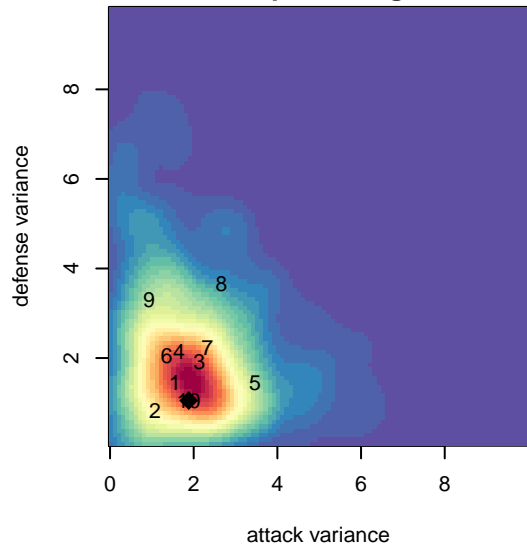

Sawtooth United Blue B02

, ID
 B02 total strength=522
 attack=0.57 defense=0.26
 spr league = Spr Idaho D3 B U12
 notes= Gardner 2014

alt names used:
 SAWTOOTH UNITED FC BLUE
 SAWTOOTH BU12 -1 GARDNER (ID)
 SAWTOOTH UNITED SP. 2015-1 (ID)

Venues played:
 2013 Spr Idaho D3 West U11
 2014 Spr Idaho D3 B U12
 2014 Canyon Rim Classic U12 B U12

Sawtooth United Blue B02
 Dots are actual minus expected GF (blue circles) and GA (red triangles).
 Blue line is smoothed change in attack strength. Red is smoothed change in defense strength.

**attack and defense variance (black dot)
relative to other teams
and top 10 in region**

**attack and defense rating
relative to others at age
and all opponents in last 13 months**

**attack and defense rating
relative to others at age
and all opponents in last 13 months**

Performance relative to 13 month average

Performance relative to 13 month average

Distribution of opponents
 Red = Lose zone, Blue = Win zone, Green = Even
 Black line separates win/lose zones

lot. A=Neither has attack advantage, B=Opponent has both attack and defense advantage, C=Opponent has both attack and defense disadvantage, D=Both have