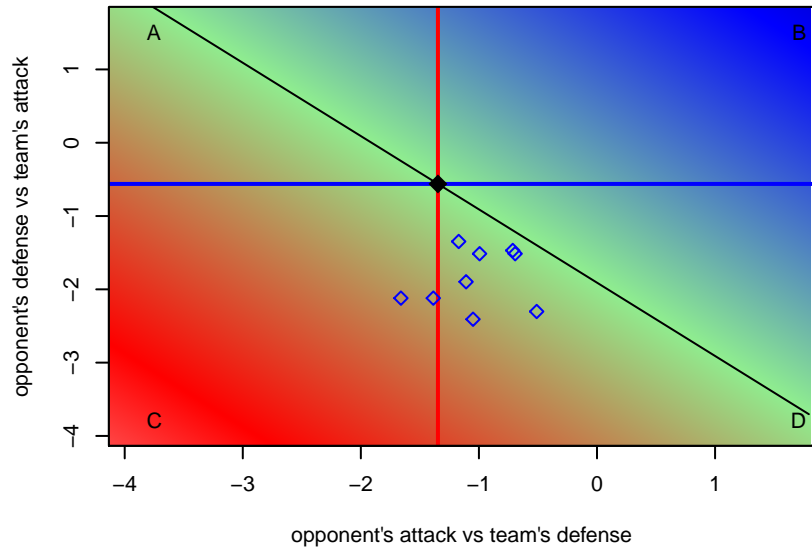

Venues played:
 2013 Spr Idaho D3 West U11
 2014 Spr Idaho D3 B U12
 2014 Canyon Rim Classic U12 B U12

Sawtooth United Blue B02
 Dots are actual minus expected GF (blue circles) and GA (red triangles).
 Blue line is smoothed change in attack strength. Red is smoothed change in defense strength.

**attack and defense variance (black dot)
relative to other teams
and top 10 in region**

**attack and defense rating
relative to others at age
and all opponents in last 13 months**

**attack and defense rating
relative to others at age
and all opponents in last 13 months**

Performance relative to 13 month average

Performance relative to 13 month average

Distribution of opponents
 Red = Lose zone, Blue = Win zone, Green = Even
 Black line separates win/lose zones

lot. A=Neither has attack advantage, B=Opponent has both attack and defense advantage, C=Opponent has both attack and defense disadvantage, D=Both have